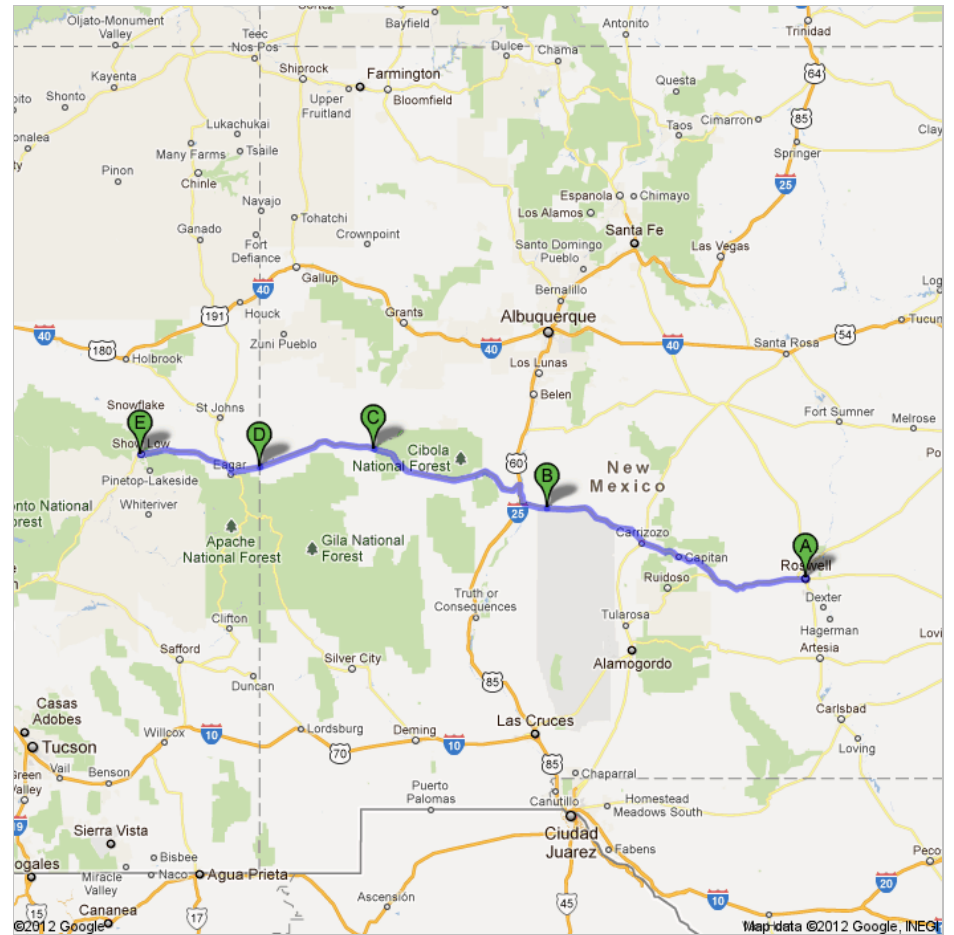

Friday 27 April 2012

Day 6 Route

#	Name

	Time	DNF
A. Roswell (start):	:	
B. Trinity Site:	:	
C. Continental Divide:	:	
D. Arizona State Line:	:	
E. Show Low (finish):	:	

Directions to KC Motel

60 West Deuce of Clubs, Show Low, AZ 85901 - (928) 537-4433

364 mi – about 6 hours 44 mins

Checkpoints:

- A. Roswell
- B. Trinity Site, 142 miles 155 minutes
- C. Continental Divide, 102 miles 117 minutes
- D. Arizona State Line, 58 miles 64 minutes
- E. Show Low, 62 miles 67 minutes

B US-380 W total 0.0 mi

- | | | |
|---|--|-----------------------------|
|  | 5. Head west on US-380 W
About 12 mins | go 11.7 mi
total 11.7 mi |
|  | 6. Turn right onto NM-1 N
About 8 mins | go 6.0 mi
total 17.7 mi |
|  | 7. Turn right to stay on NM-1 N
About 5 mins | go 3.7 mi
total 21.3 mi |
|  | 8. Turn left onto Raychester
About 1 min | go 240 ft
total 21.4 mi |
|  | 9. Turn right onto Fairgrounds Rd | go 0.1 mi
total 21.5 mi |
|  | 10. Take the 1st left onto High School Rd
About 2 mins | go 0.7 mi
total 22.2 mi |
|  | 11. Turn left onto Michigan Ave
About 1 min | go 0.4 mi
total 22.6 mi |
|  | 12. Turn left onto US-60 W/Grant St
Continue to follow US-60 W
About 1 hour 27 mins | go 79.6 mi
total 102 mi |
| Total: 102 mi – about 1 hour 57 mins | | |

- | | | |
|---|---|-----------------------------|
|  | 14. Head west on US-60 W
Entering Arizona
About 19 mins | go 17.3 mi
total 17.3 mi |
|  | 15. Continue straight onto US-180 W/US-60 W
Continue to follow US-60 W
Destination will be on the right
About 48 mins | go 43.7 mi
total 61.1 mi |
| Total: 61.1 mi – about 1 hour 7 mins | | |